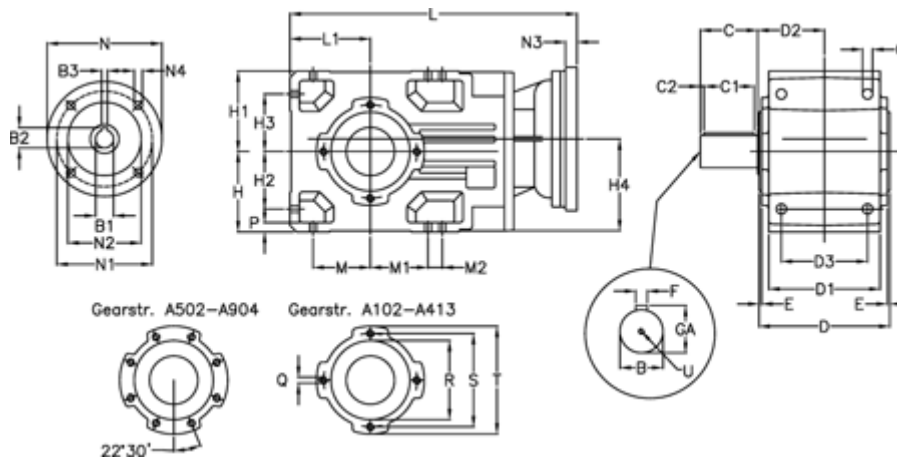

Article number: 29600201201225
 Description: Bevel helical gearbox
 A202UR-12-P71B5

Measures

B = 30	D1 = 110	H1 = 80	M2 = 0	Q = M8x15
B1 = 14	D2 = 73.0	H2 = 60	N = 160	R = 95
B2 = 16.3	D3 = 90	H3 = 60	N1 = 130	S = 115
B3 = 5	Description = A202UR-xx-P71 B5	H4 = 93.0	N2 = 110	T = 140
C = 60	E = 3.0	L = 306.0	N3 = -	U = M10x22
C1 = 50	F = 10	L1 = 80	N4 = M8x16	
C2 = 5.0	GA = 33	M = 60	O = 9.5	
D = 136	H = 80	M1 = 60	P = 9	